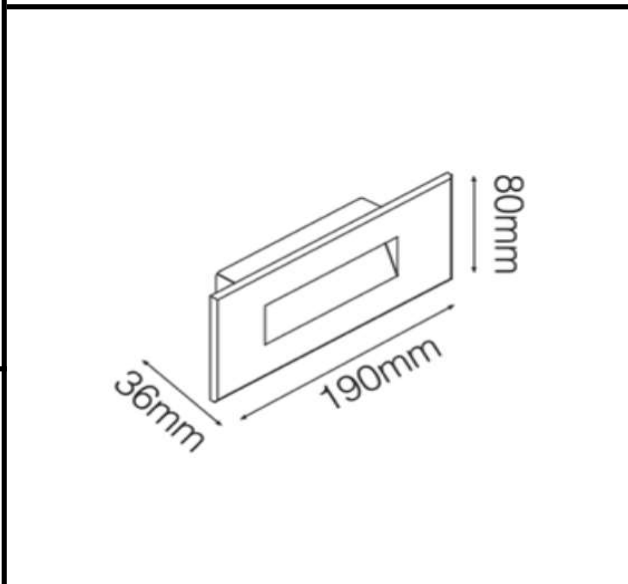

Sovitron Interior Pvt.Ltd.

<b>Model Name</b>	UNIQUE-R9620L Step Light / DL-OUC-R9620L-3.5
<b>Description</b>	Step Light

Technical description	Image
-----------------------	-------

<b>Dimension</b>	L=190mm W=80mm H=36mm
<b>Frame</b>	Aluminum die cast
<b>Color Tempertaure</b>	4000K
<b>Power</b>	3.5W
<b>Total Luminous Flux</b>	175 lm
<b>Efficacy</b>	50 lm/W
<b>IP rating</b>	65
<b>Color Rendering</b>	≥80
<b>Mounting</b>	Recessed
<b>Optics</b>	Tempered glass
<b>Dimming</b>	NON-Dimmable
<b>Operating Voltage</b>	AC220-240V
<b>Standard Lifetime</b>	L70 minimum at 50,000 burning hours

**Dimension diagram**

**Remarks:-**

**Address: Plot #7 Saroorpur-Nangla Industrial Area,Ballabgarh-Sohna Road,Faridabad-121005**  
**Email: info@sovitron.com**